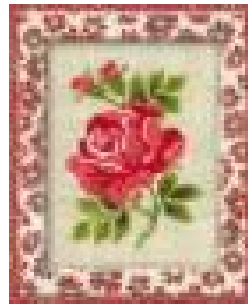

**RL767 Peacocks**  
48x48 cm. 14 count fabric.  
16 colours. **238,80** (298,50)

**RL1082 Miss Elegance**  
21x30 cm. 14 count fabric.  
13 colours. **78,80** (98,50)

**RL1086 Miss Charm**  
21x30 cm. 14 count fabric.  
13 colours. **78,80** (98,50)

**RL241 The Lily of the valley**  
13x16 cm. 15 count fabric. 7  
colours. **38,80** (48,50)

**RL790 The Anemones**  
13x16 cm. 15 count fabric.  
9 colours. **38,80** (48,50)

**RL792 The Small Bunch**  
13x16 cm. 15 count fabric. 10  
colours. **38,80** (48,50)

**RL266 The Letter**  
13x16 cm. 15 count fabric. 10  
colours. **46,80** (58,50)

**RL240 The Violets**  
13x16 cm. 15 count fabric. 8  
colours. **38,80** (48,50)

**RL983 The Small Rose** 13x16  
cm. 10 count flaxen fabric.  
6 colours **38,80** (48,50)